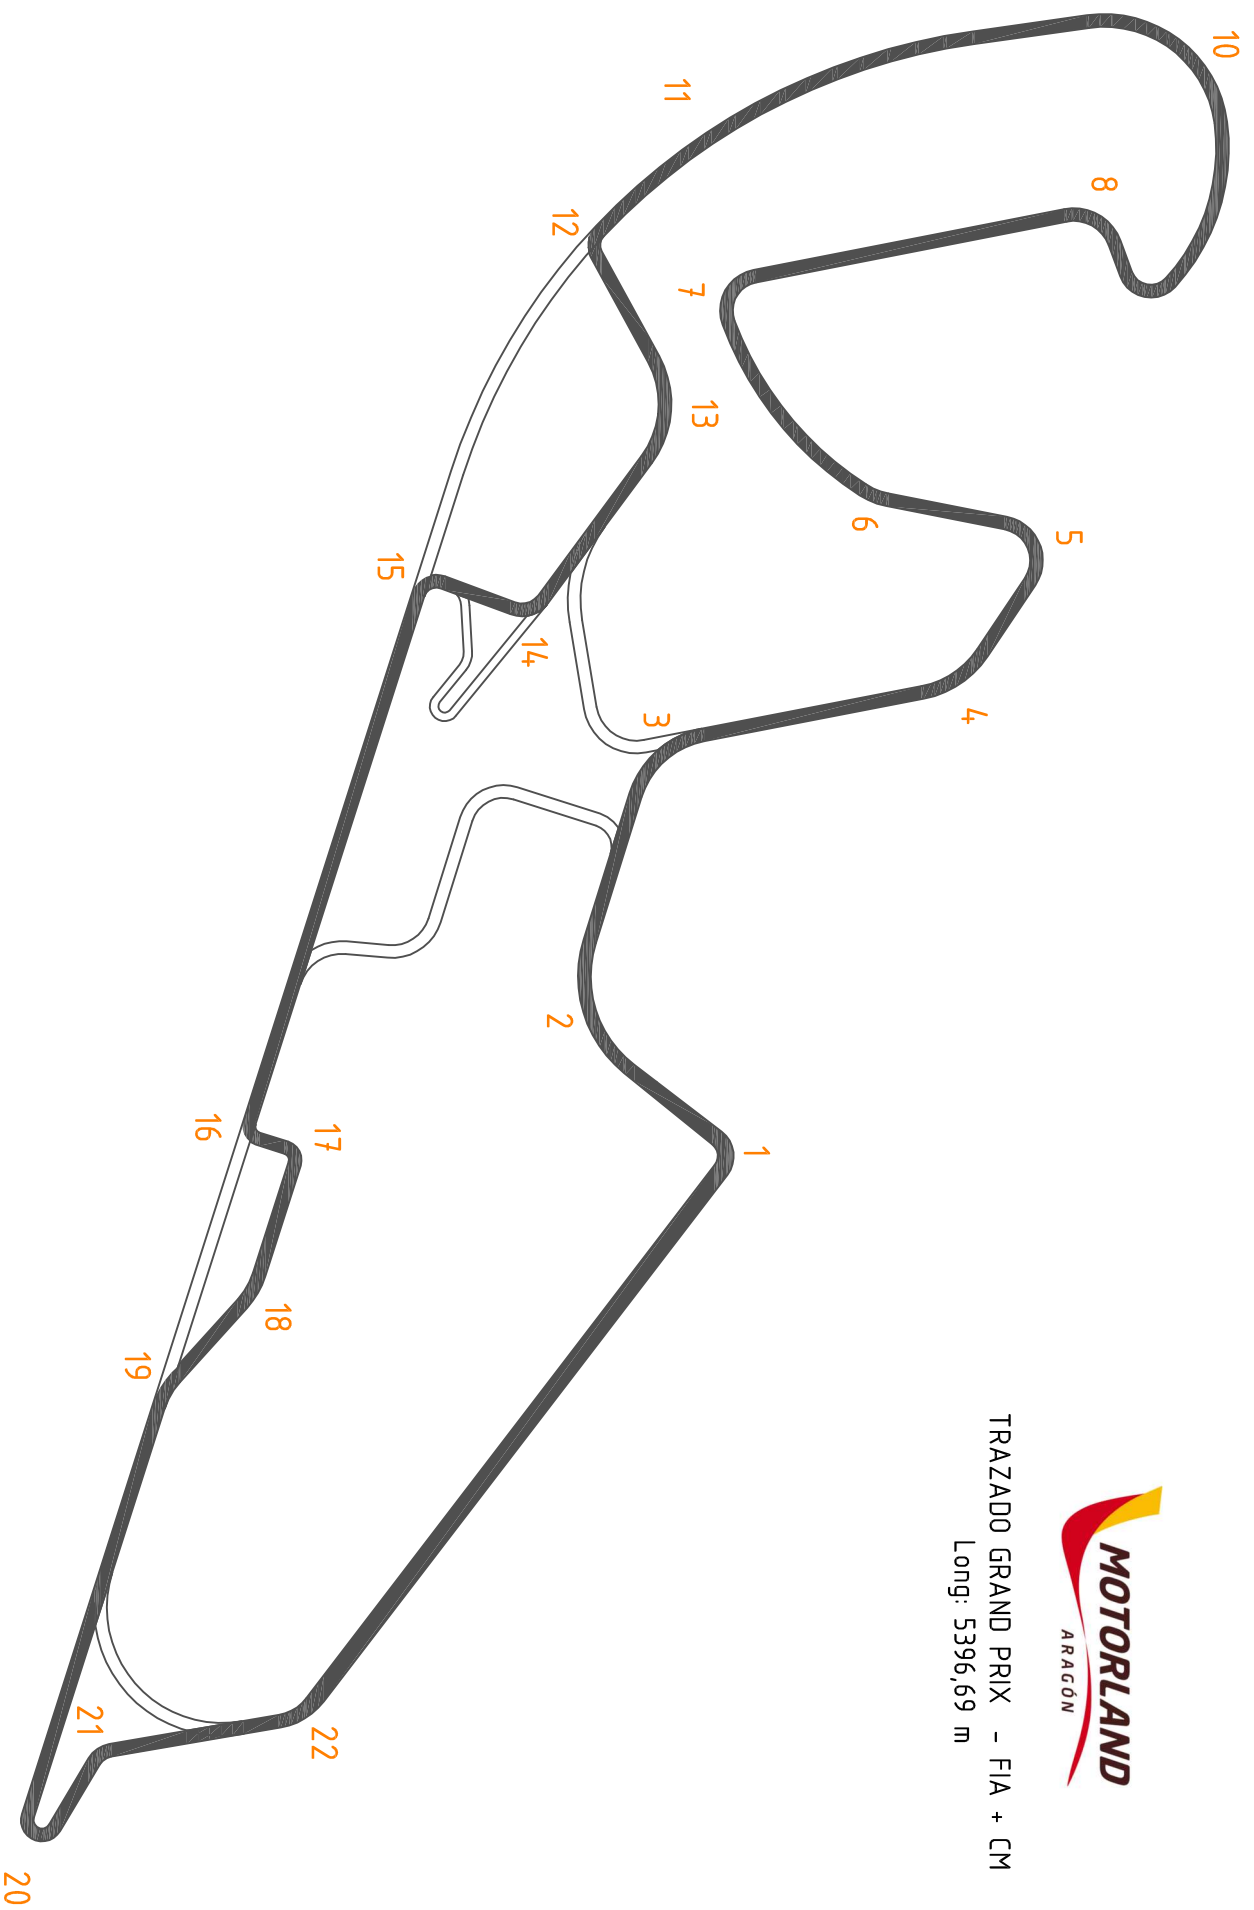

TRAZADO GRAND PRIX - FIA + CM
Long: 5396,69 m

Road Racing Circuit

Track FIA + CM